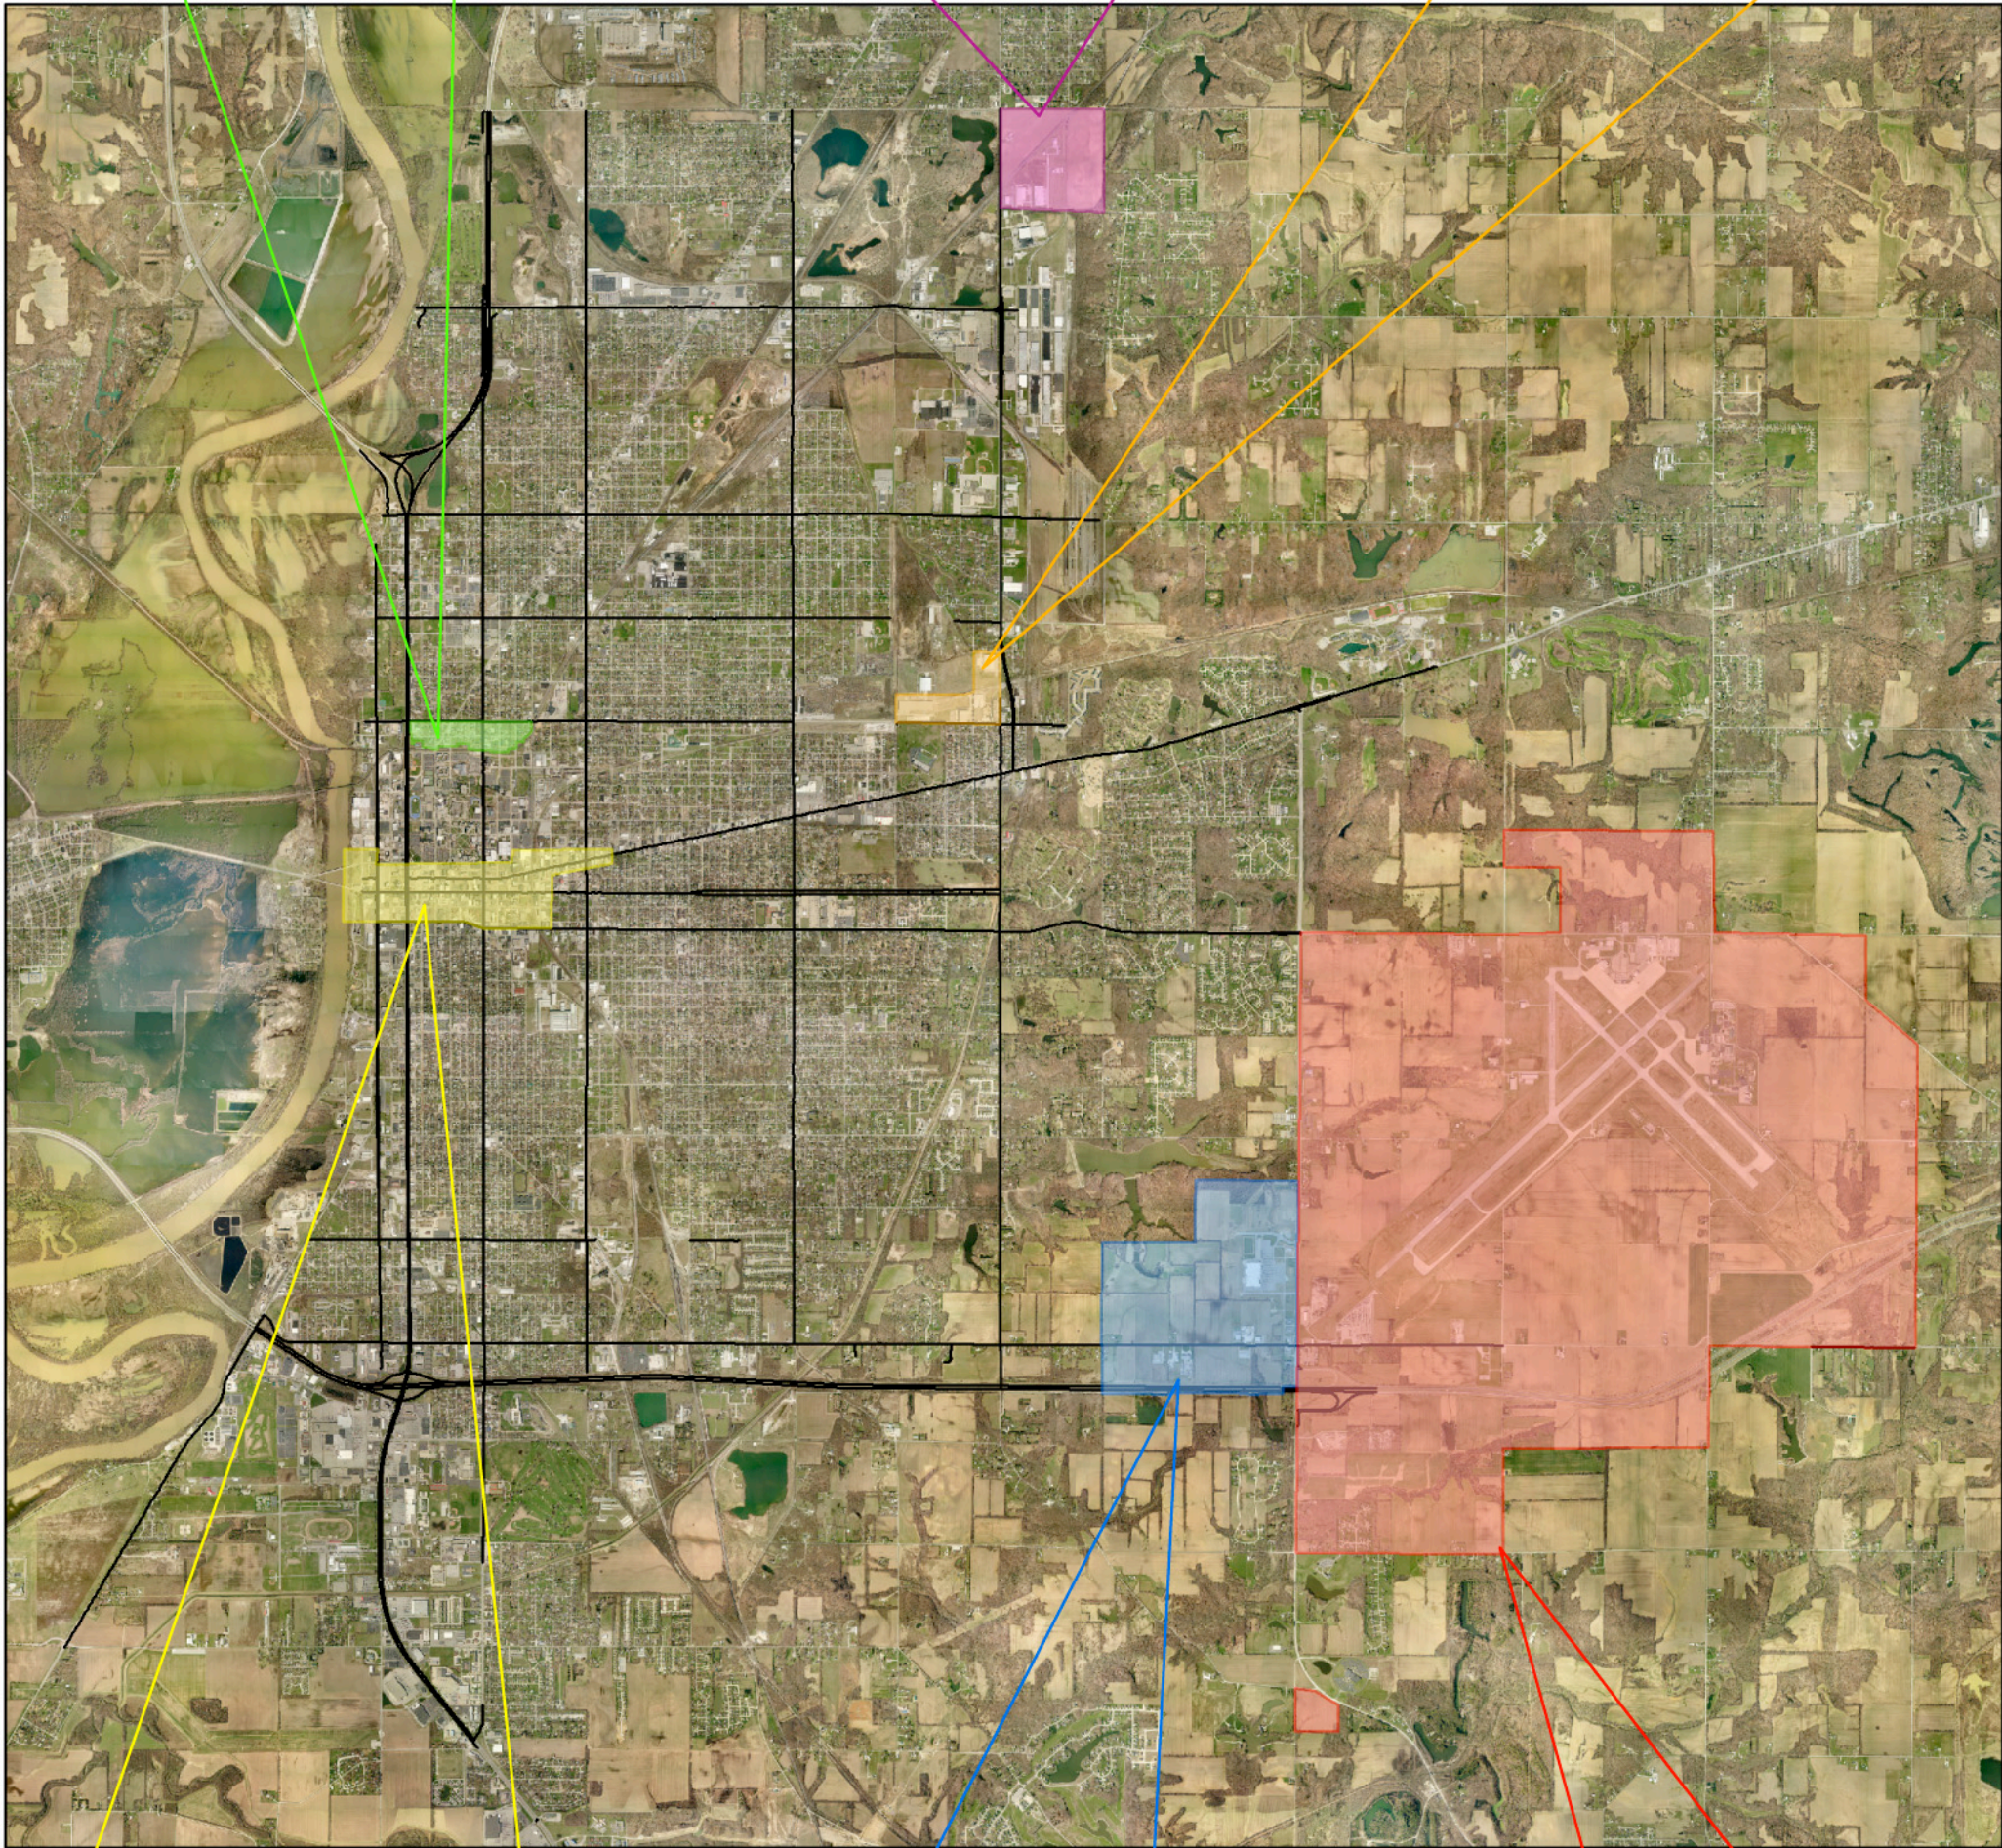

City of Terre Haute TIF Districts

North Central

Fort Harrison Business Park

Jadcore Phase One

Central Business District
Expanded 2007

SR 46

Airport Authority